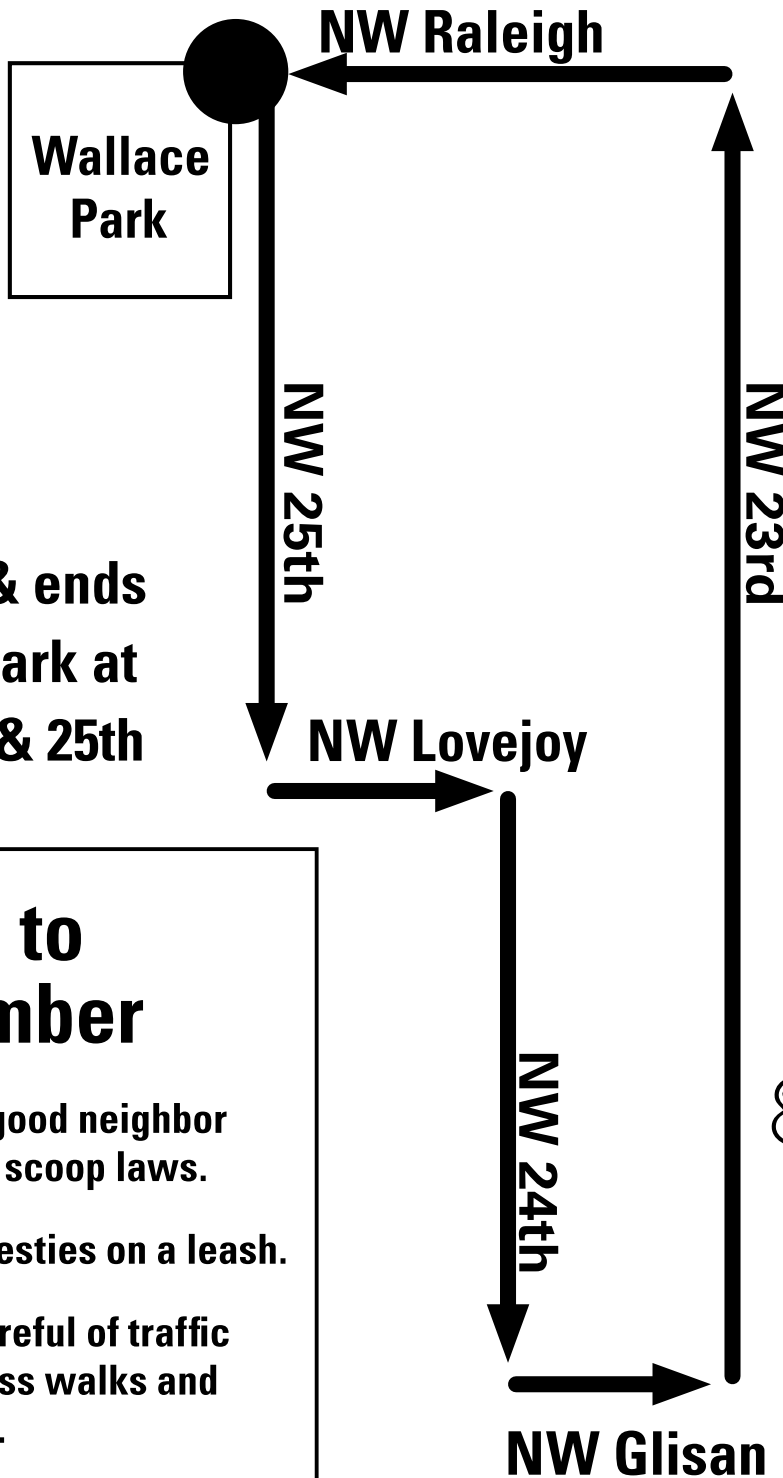

DoveLewis

Westie Walk

Walk starts & ends  
in Wallace Park at  
NW Raleigh & 25th

## Things to Remember

- Please be a good neighbor and obey the scoop laws.
- Keep your Westies on a leash.
- Please be careful of traffic and obey cross walks and walk signals.
- Have a great morning and thanks for all your support!